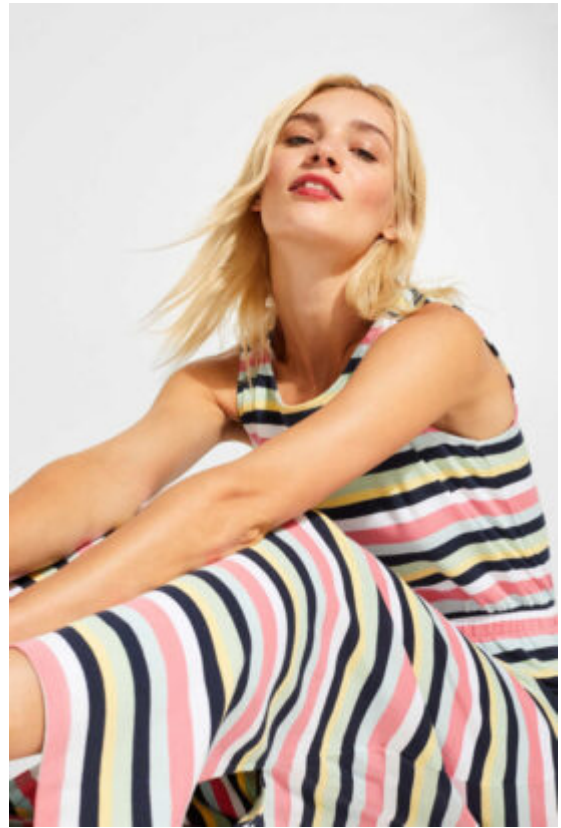

TRUE MODELS

Liliya Abraimova

178 | 80 / 62 / 89 / 38 | Blond / Blue Green