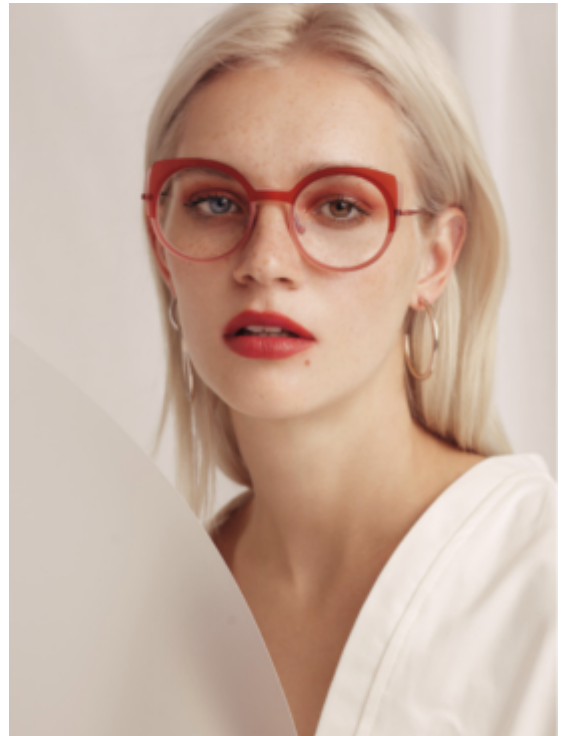

TRUE MODELS

Liliya Abraimova

178 | 80 / 62 / 89 / 38 | Blond / Blue Green